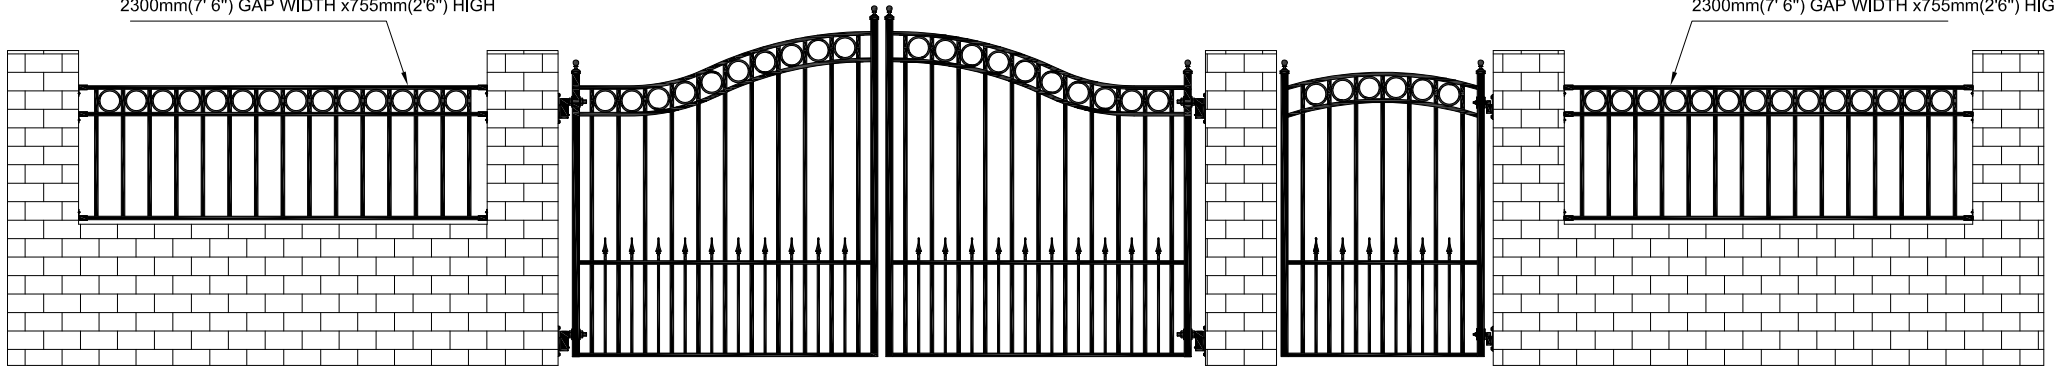

GATE & FENCE STYLE : SONAMA

OPTION #1: SONAMA FENCE INFILL PANEL
600mm(2') GAP WIDTH x1525mm(5') HIGH

OPTION #2: SONAMA FENCE INFILL PANEL WITH DOG PICKET
600mm(2') GAP WIDTH x1525mm(5') HIGH

OPTION #1: SONAMA FENCE PANEL
2300mm(7' 6") GAP WIDTH x1525mm(5') HIGH

OPTION #2: FENCE PANEL FLAT TOP (1 RAIL) WITH DOG PICKET
2300mm(7' 6") GAP WIDTH x1525mm(5') HIGH

SONAMA FENCE PANEL
2300mm(7' 6") GAP WIDTH x755mm(2'6") HIGH

SONAMA FENCE PANEL
2300mm(7' 6") GAP WIDTH x755mm(2'6") HIGH