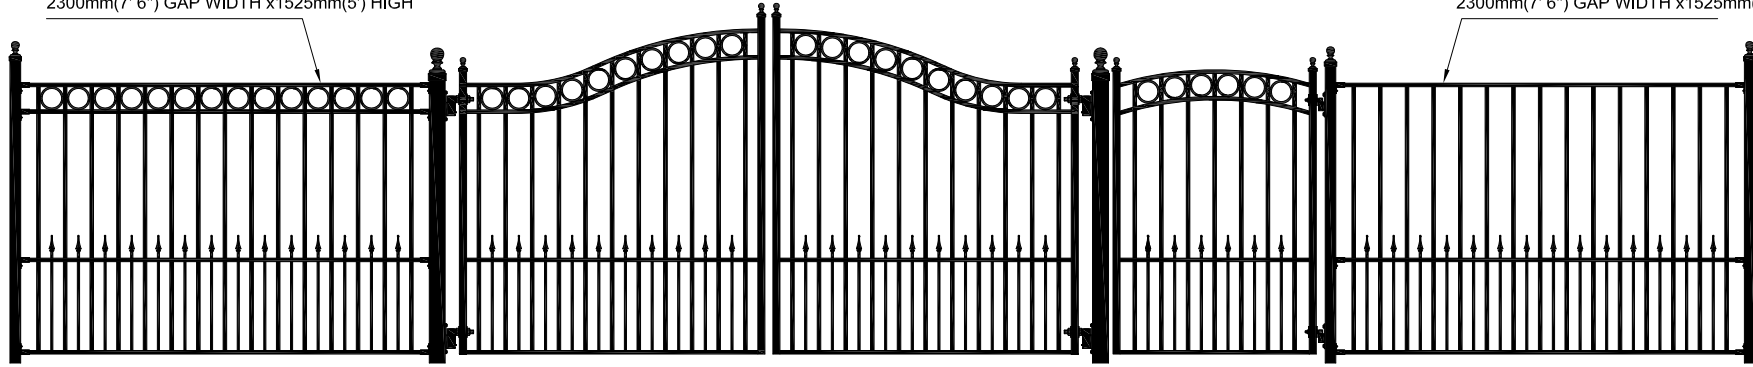

GATE & FENCE STYLE : SONAMA

OPTION #1: SONAMA FENCE INFILL PANEL
600mm(2') GAP WIDTH x1525mm(5') HIGH

OPTION #2: SONAMA FENCE INFILL PANEL WITH DOG PICKET
600mm(2') GAP WIDTH x1525mm(5') HIGH

OPTION #1: SONAMA FENCE PANEL
2300mm(7' 6") GAP WIDTH x1525mm(5') HIGH

OPTION #2: FENCE PANEL FLAT TOP (1 RAIL) WITH DOG PICKET
2300mm(7' 6") GAP WIDTH x1525mm(5') HIGH

SONAMA FENCE PANEL
2300mm(7' 6") GAP WIDTH x755mm(2'6") HIGH

SONAMA FENCE PANEL
2300mm(7' 6") GAP WIDTH x755mm(2'6") HIGH