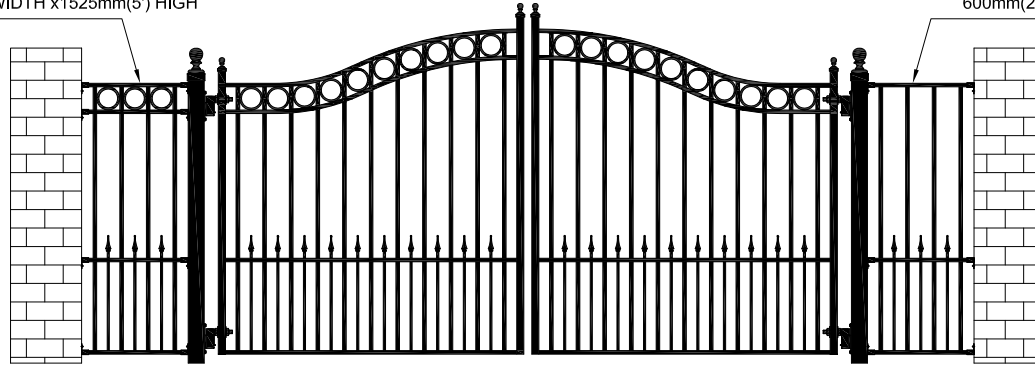

GATE & FENCE STYLE : SONAMA

OPTION #1: SONAMA FENCE INFILL PANEL
600mm(2') GAP WIDTH x1525mm(5') HIGH

OPTION #2: SONAMA FENCE INFILL PANEL WITH DOG PICKET
600mm(2') GAP WIDTH x1525mm(5') HIGH

OPTION #1: SONAMA FENCE PANEL
2300mm(7' 6") GAP WIDTH x1525mm(5') HIGH

OPTION #2: FENCE PANEL FLAT TOP (1 RAIL) WITH DOG PICKET
2300mm(7' 6") GAP WIDTH x1525mm(5') HIGH

SONAMA FENCE PANEL
2300mm(7' 6") GAP WIDTH x755mm(2'6") HIGH

SONAMA FENCE PANEL
2300mm(7' 6") GAP WIDTH x755mm(2'6") HIGH