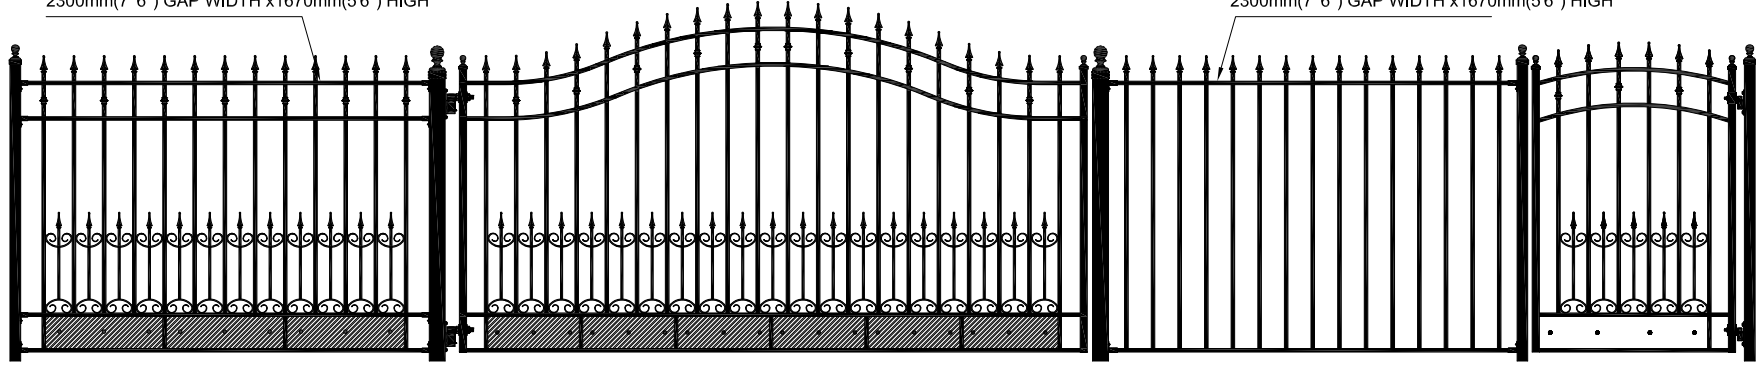

# GATE & FENCE STYLE : MONTCLAIR

OPTION #1: MONTCLAIR FENCE INFILL PANEL  
600mm(2') GAP WIDTH x1670mm(5'6") HIGH

OPTION #2: ARROW FENCE INFILL PANEL  
600mm(2') GAP WIDTH x1670mm(5'6") HIGH

OPTION #1: MONTCLAIR FENCE PANEL  
2300mm(7' 6") GAP WIDTH x1670mm(5'6") HIGH

OPTION #2: ARROW FENCE PANEL  
2300mm(7' 6") GAP WIDTH x1670mm(5'6") HIGH

OPTION #1: ARROW FENCE PANEL  
2300mm(7' 6") GAP WIDTH x900mm(3') HIGH

OPTION #2: ARROW FENCE PANEL  
2300mm(7' 6") GAP WIDTH x900mm(3') HIGH