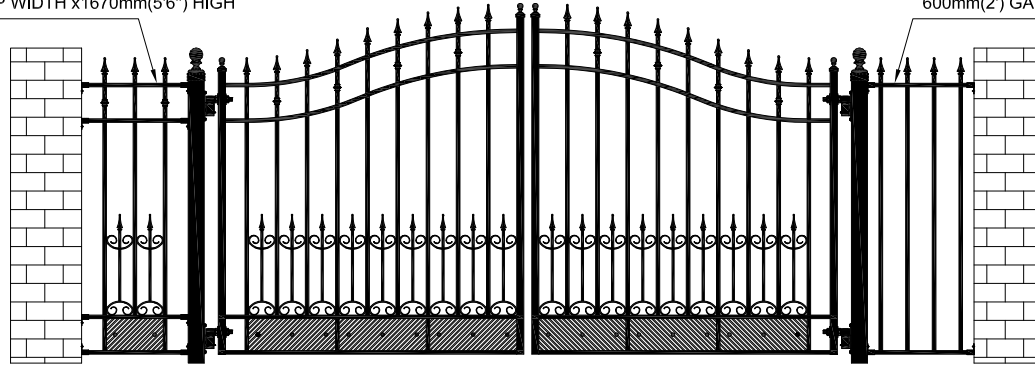

# GATE & FENCE STYLE : MONTCLAIR

OPTION #1: MONTCLAIR FENCE INFILL PANEL  
600mm(2') GAP WIDTH x1670mm(5'6") HIGH

OPTION #2: ARROW FENCE INFILL PANEL  
600mm(2') GAP WIDTH x1670mm(5'6") HIGH

OPTION #1: MONTCLAIR FENCE PANEL  
2300mm(7' 6") GAP WIDTH x1670mm(5'6") HIGH

OPTION #2: ARROW FENCE PANEL  
2300mm(7' 6") GAP WIDTH x1670mm(5'6") HIGH

OPTION #1: ARROW FENCE PANEL  
2300mm(7' 6") GAP WIDTH x900mm(3') HIGH

OPTION #2: ARROW FENCE PANEL  
2300mm(7' 6") GAP WIDTH x900mm(3') HIGH