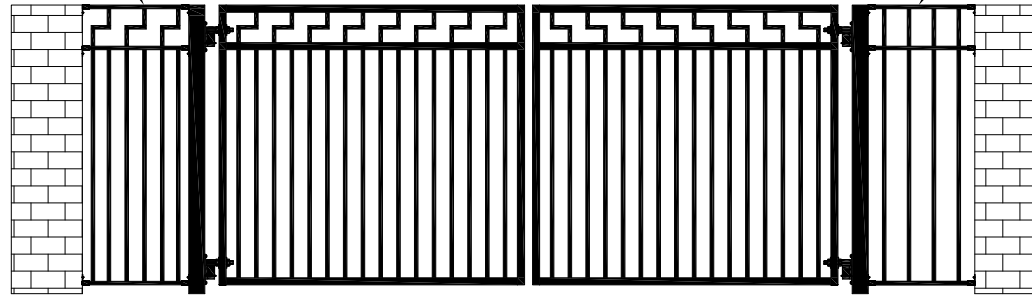

GATE & FENCE STYLE : SAN FRANCISCO

OPTION #1: SAN FRANCISCO FENCE INFILL PANEL
600mm(2') GAP WIDTH x 1575mm(5'2") HIGH

OPTION #2: LEIGHTON FENCE INFILL PANEL
600mm(2') GAP WIDTH x 1575mm(5'2") HIGH

OPTION #1: SAN FRANCISCO FENCE PANEL
2300mm(7' 6") GAP WIDTH x 1575mm(5'2") HIGH

OPTION #2: LEIGHTON FENCE PANEL
2300mm(7' 6") GAP WIDTH x 1575mm(5'2") HIGH

OPTION #1: SAN FRANCISCO FENCE PANEL
2300mm(7' 6") GAP WIDTH x 900mm(3') HIGH

OPTION #2: LEIGHTON FENCE PANEL
2300mm(7' 6") GAP WIDTH x 900mm(3') HIGH