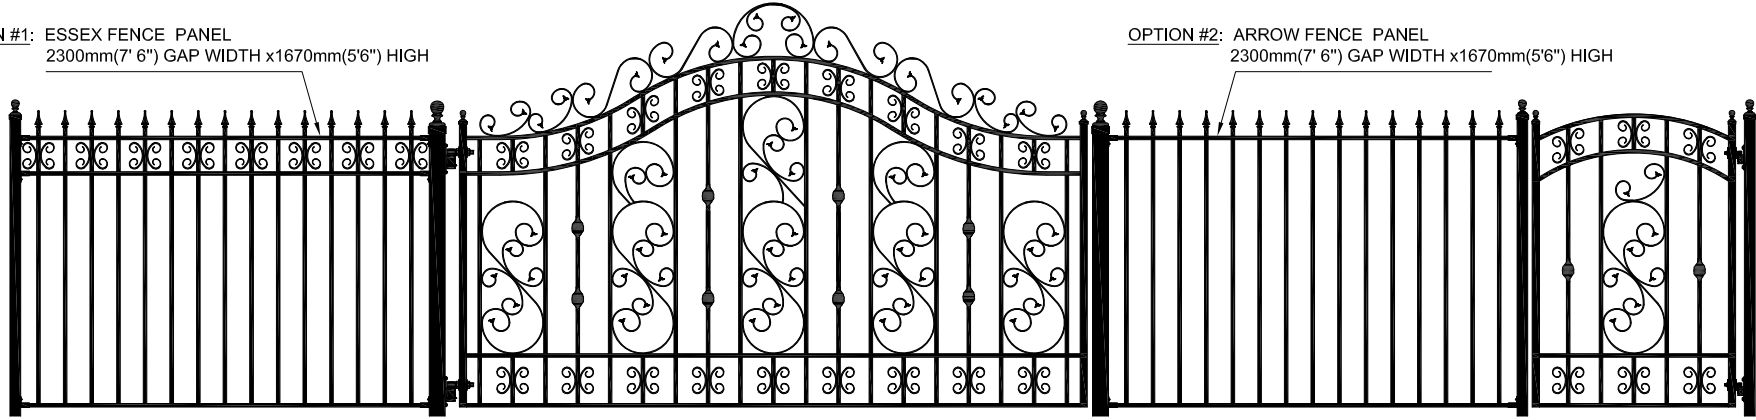

GATE & FENCE STYLE : VERSAILLES

OPTION #1: ESSEX FENCE INFILL PANEL
600mm(2') GAP WIDTH x 1670mm(5'6") HIGH

OPTION #2: ARROW FENCE INFILL PANEL
600mm(2') GAP WIDTH x 1670mm(5'6") HIGH

OPTION #1: ESSEX FENCE PANEL
2300mm(7' 6") GAP WIDTH x 1670mm(5'6") HIGH

OPTION #2: ARROW FENCE PANEL
2300mm(7' 6") GAP WIDTH x 1670mm(5'6") HIGH

OPTION #1: ESSEX FENCE PANEL
2300mm(7' 6") GAP WIDTH x 900mm(3') HIGH

OPTION #2: ARROW FENCE PANEL
2300mm(7' 6") GAP WIDTH x 900mm(3') HIGH