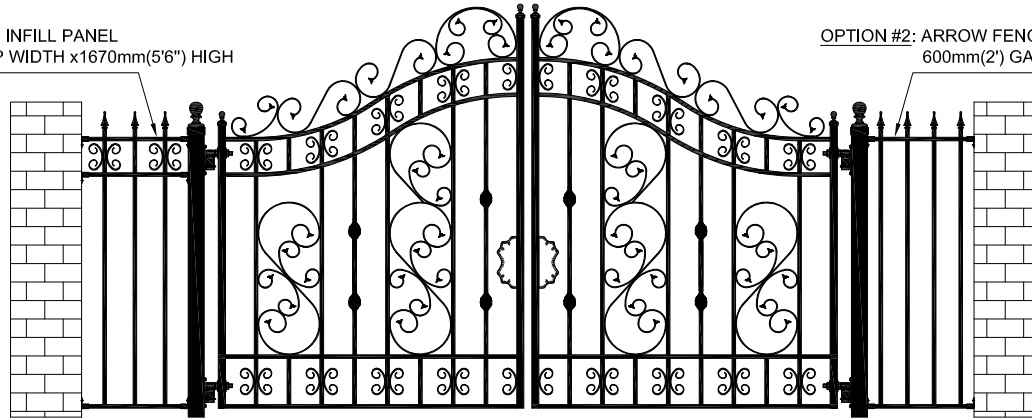

GATE & FENCE STYLE : VERSAILLES

OPTION #1: ESSEX FENCE INFILL PANEL
600mm(2') GAP WIDTH x 1670mm(5'6") HIGH

OPTION #2: ARROW FENCE INFILL PANEL
600mm(2') GAP WIDTH x 1670mm(5'6") HIGH

OPTION #1: ESSEX FENCE PANEL
2300mm(7' 6") GAP WIDTH x 1670mm(5'6") HIGH

OPTION #2: ARROW FENCE PANEL
2300mm(7' 6") GAP WIDTH x 1670mm(5'6") HIGH

OPTION #1: ESSEX FENCE PANEL
2300mm(7' 6") GAP WIDTH x 900mm(3') HIGH

OPTION #2: ARROW FENCE PANEL
2300mm(7' 6") GAP WIDTH x 900mm(3') HIGH