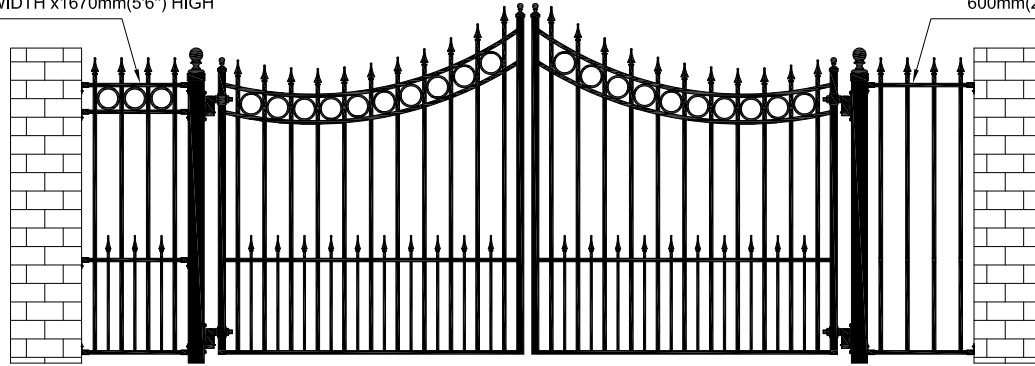

GATE & FENCE STYLE : LEXINGTON

OPTION #1: CONCORD FENCE INFILL PANEL
600mm(2') GAP WIDTH x1670mm(5'6") HIGH

OPTION #2: ARROW FENCE INFILL PANEL
600mm(2') GAP WIDTH x1670mm(5'6") HIGH

OPTION #1: CONCORD FENCE PANEL
2300mm(7' 6") GAP WIDTH x1670mm(5'6") HIGH

OPTION #2: ARROW FENCE PANEL
2300mm(7' 6") GAP WIDTH x1670mm(5'6") HIGH

OPTION #1: CONCORD FENCE PANEL
2300mm(7' 6") GAP WIDTH x900mm(3') HIGH

OPTION #2: ARROW FENCE PANEL
2300mm(7' 6") GAP WIDTH x900mm(3') HIGH