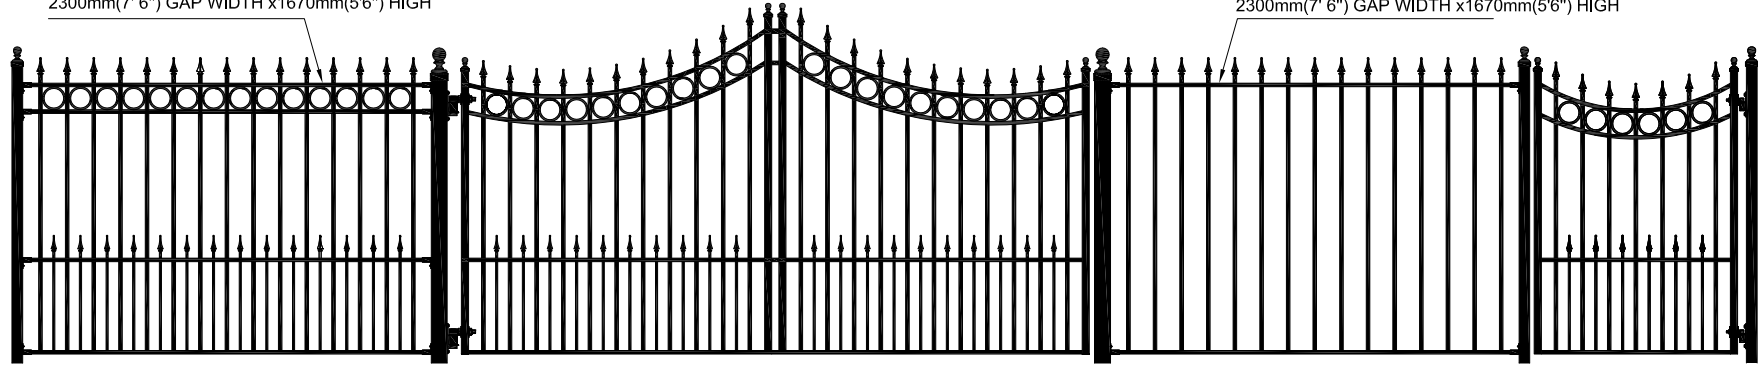

GATE & FENCE STYLE : LEXINGTON

OPTION #1: CONCORD FENCE INFILL PANEL
600mm(2') GAP WIDTH x1670mm(5'6") HIGH

OPTION #2: ARROW FENCE INFILL PANEL
600mm(2') GAP WIDTH x1670mm(5'6") HIGH

OPTION #1: CONCORD FENCE PANEL
2300mm(7' 6") GAP WIDTH x1670mm(5'6") HIGH

OPTION #2: ARROW FENCE PANEL
2300mm(7' 6") GAP WIDTH x1670mm(5'6") HIGH

OPTION #1: CONCORD FENCE PANEL
2300mm(7' 6") GAP WIDTH x900mm(3') HIGH

OPTION #2: ARROW FENCE PANEL
2300mm(7' 6") GAP WIDTH x900mm(3') HIGH