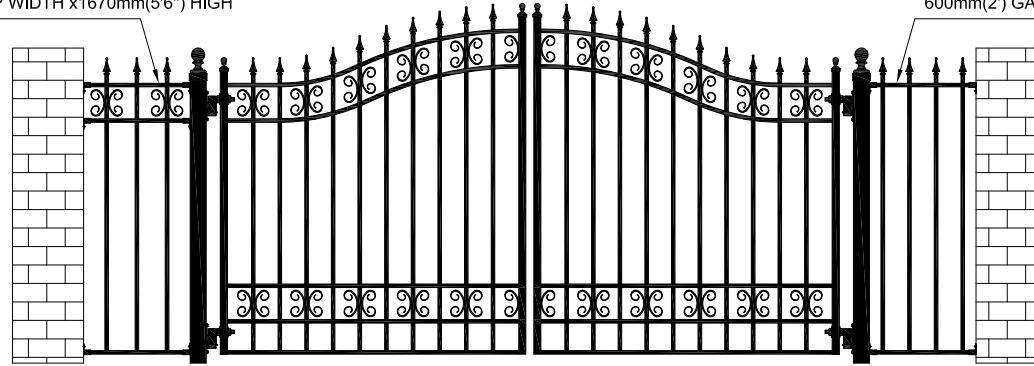

GATE & FENCE STYLE : ESSEX

OPTION #1: ESSEX FENCE INFILL PANEL
600mm(2') GAP WIDTH x1670mm(5'6") HIGH

OPTION #2: ARROW FENCE INFILL PANEL
600mm(2') GAP WIDTH x1670mm(5'6") HIGH

OPTION #1: ESSEX FENCE PANEL
2300mm(7' 6") GAP WIDTH x1670mm(5'6") HIGH

OPTION #2: ARROW FENCE PANEL
2300mm(7' 6") GAP WIDTH x1670mm(5'6") HIGH

OPTION #1: ESSEX FENCE PANEL
2300mm(7' 6") GAP WIDTH x900mm(3') HIGH

OPTION #2: ARROW FENCE PANEL
2300mm(7' 6") GAP WIDTH x900mm(3') HIGH