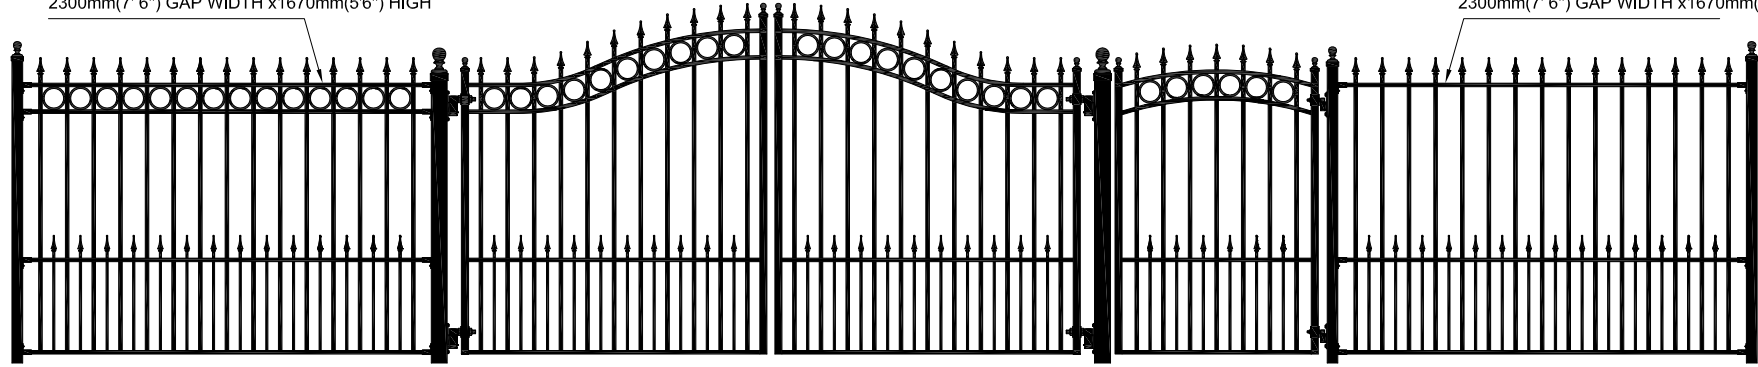

# GATE & FENCE STYLE : CONCORD

OPTION #1: CONCORD FENCE INFILL PANEL  
600mm(2') GAP WIDTH x1670mm(5'6") HIGH

OPTION #2: ARROW FENCE INFILL PANEL WITH DOG PICKET  
600mm(2') GAP WIDTH x1670mm(5'6") HIGH

OPTION #1: CONCORD FENCE PANEL  
2300mm(7' 6") GAP WIDTH x1670mm(5'6") HIGH

OPTION #2: ARROW FENCE PANEL WITH DOG PICKET  
2300mm(7' 6") GAP WIDTH x1670mm(5'6") HIGH

OPTION #1: CONCORD FENCE PANEL  
2300mm(7' 6") GAP WIDTH x900mm(3') HIGH

OPTION #2: ARROW FENCE PANEL  
2300mm(7' 6") GAP WIDTH x900mm(3') HIGH