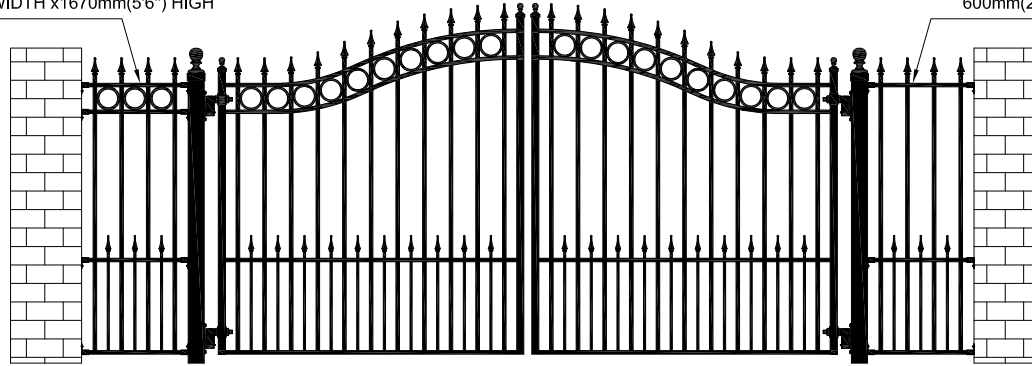

# GATE & FENCE STYLE : CONCORD

OPTION #1: CONCORD FENCE INFILL PANEL  
600mm(2') GAP WIDTH x1670mm(5'6") HIGH

OPTION #2: ARROW FENCE INFILL PANEL WITH DOG PICKET  
600mm(2') GAP WIDTH x1670mm(5'6") HIGH

OPTION #1: CONCORD FENCE PANEL  
2300mm(7' 6") GAP WIDTH x1670mm(5'6") HIGH

OPTION #2: ARROW FENCE PANEL WITH DOG PICKET  
2300mm(7' 6") GAP WIDTH x1670mm(5'6") HIGH

OPTION #1: CONCORD FENCE PANEL  
2300mm(7' 6") GAP WIDTH x900mm(3') HIGH

OPTION #2: ARROW FENCE PANEL  
2300mm(7' 6") GAP WIDTH x900mm(3') HIGH